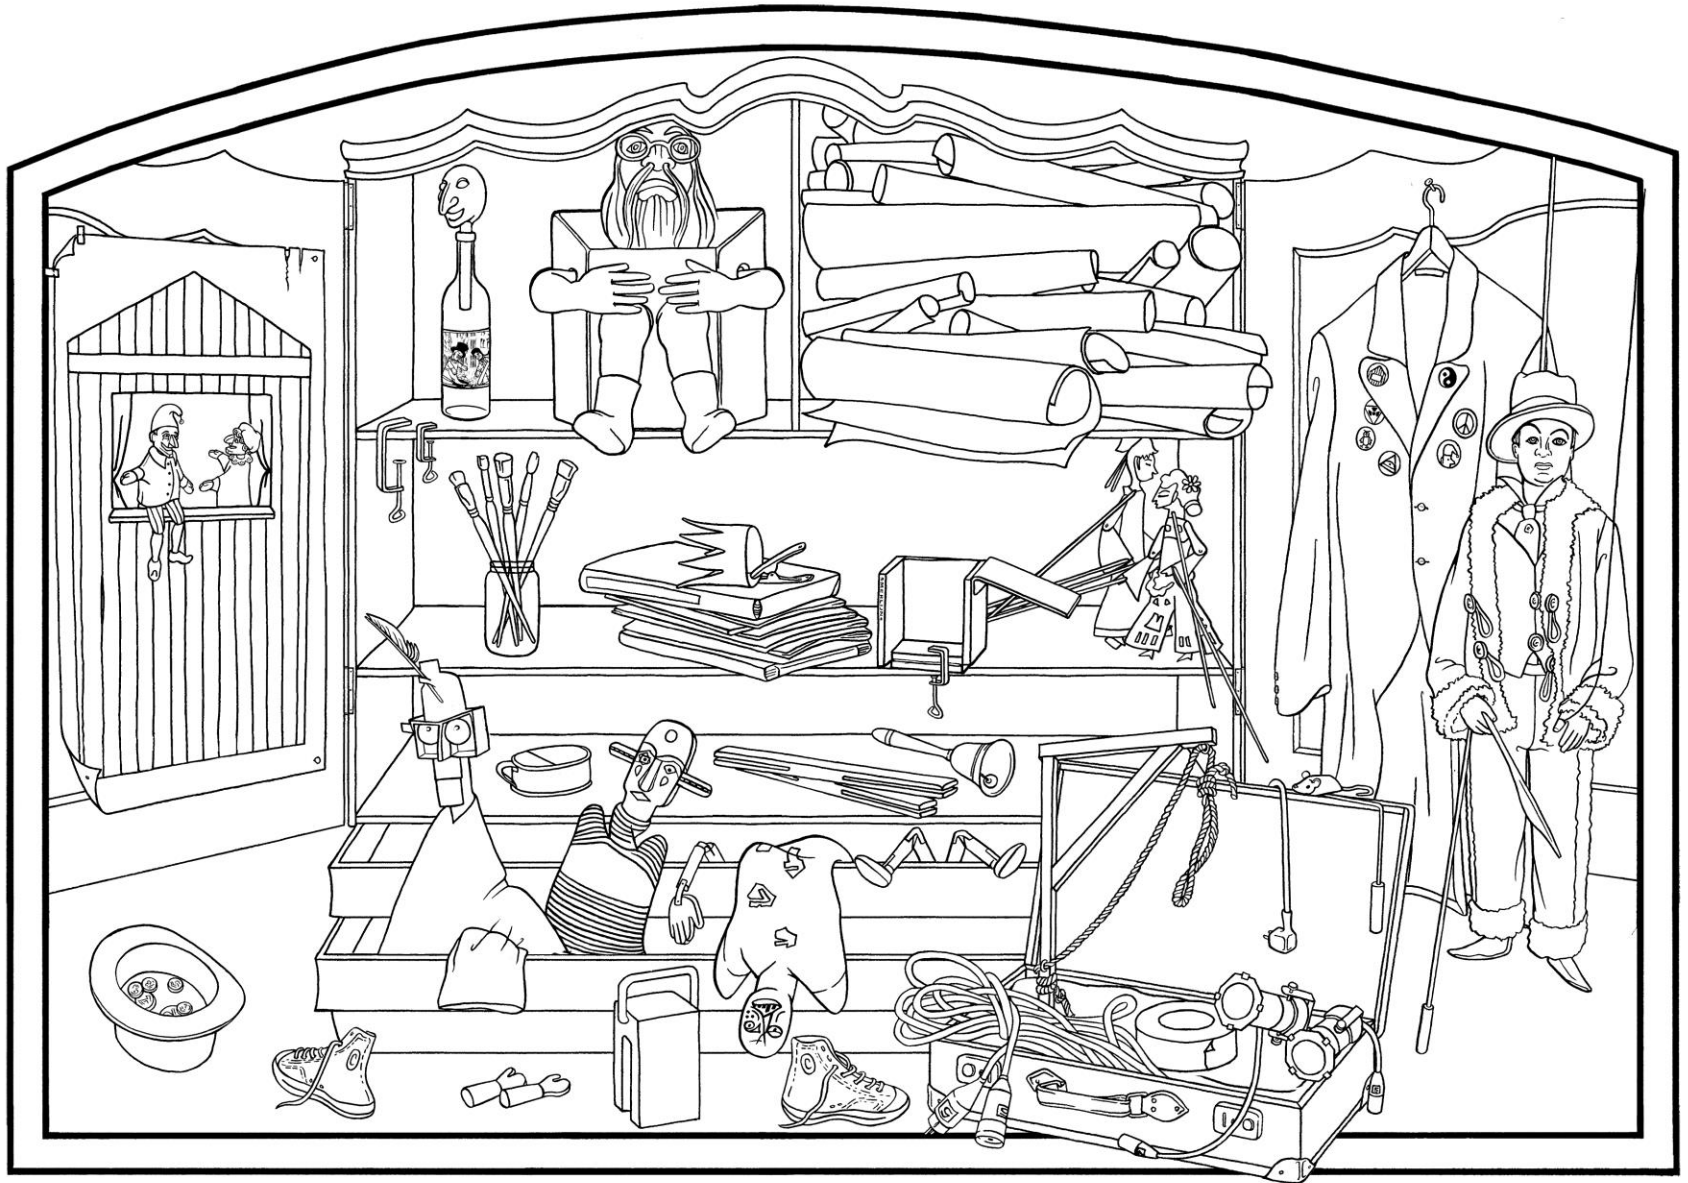

Pictures: Elsje Zwart.

Concept: Otto van der Mieden.

Tin and Vegetable puppets – Romance between a rod puppet and an actress.

Collection Puppetry museum/Poppenspe(e)lmuseum – Documents, puppets, museum shop and DIY.

Collection Puppetry museum/Poppenspe(e)lmuseum – Colouring picture.

Library – Internet, website, books and treasure hunt game.

Logo – Emblem with tragicomic characters from folk puppet theatre.

Acknowledgements – Puppetry Museum Information Centre and educational publications.

Prints and texts on folk puppet theatre

The series of 'Prints and texts on folk puppet theatre and techniques' was inspired by pictures, books, photographs, graphics, prints, film fragments, small theatres, and puppet theatre figures from the Puppetry Museum's/Poppenspe(e)lmuseum international collection.