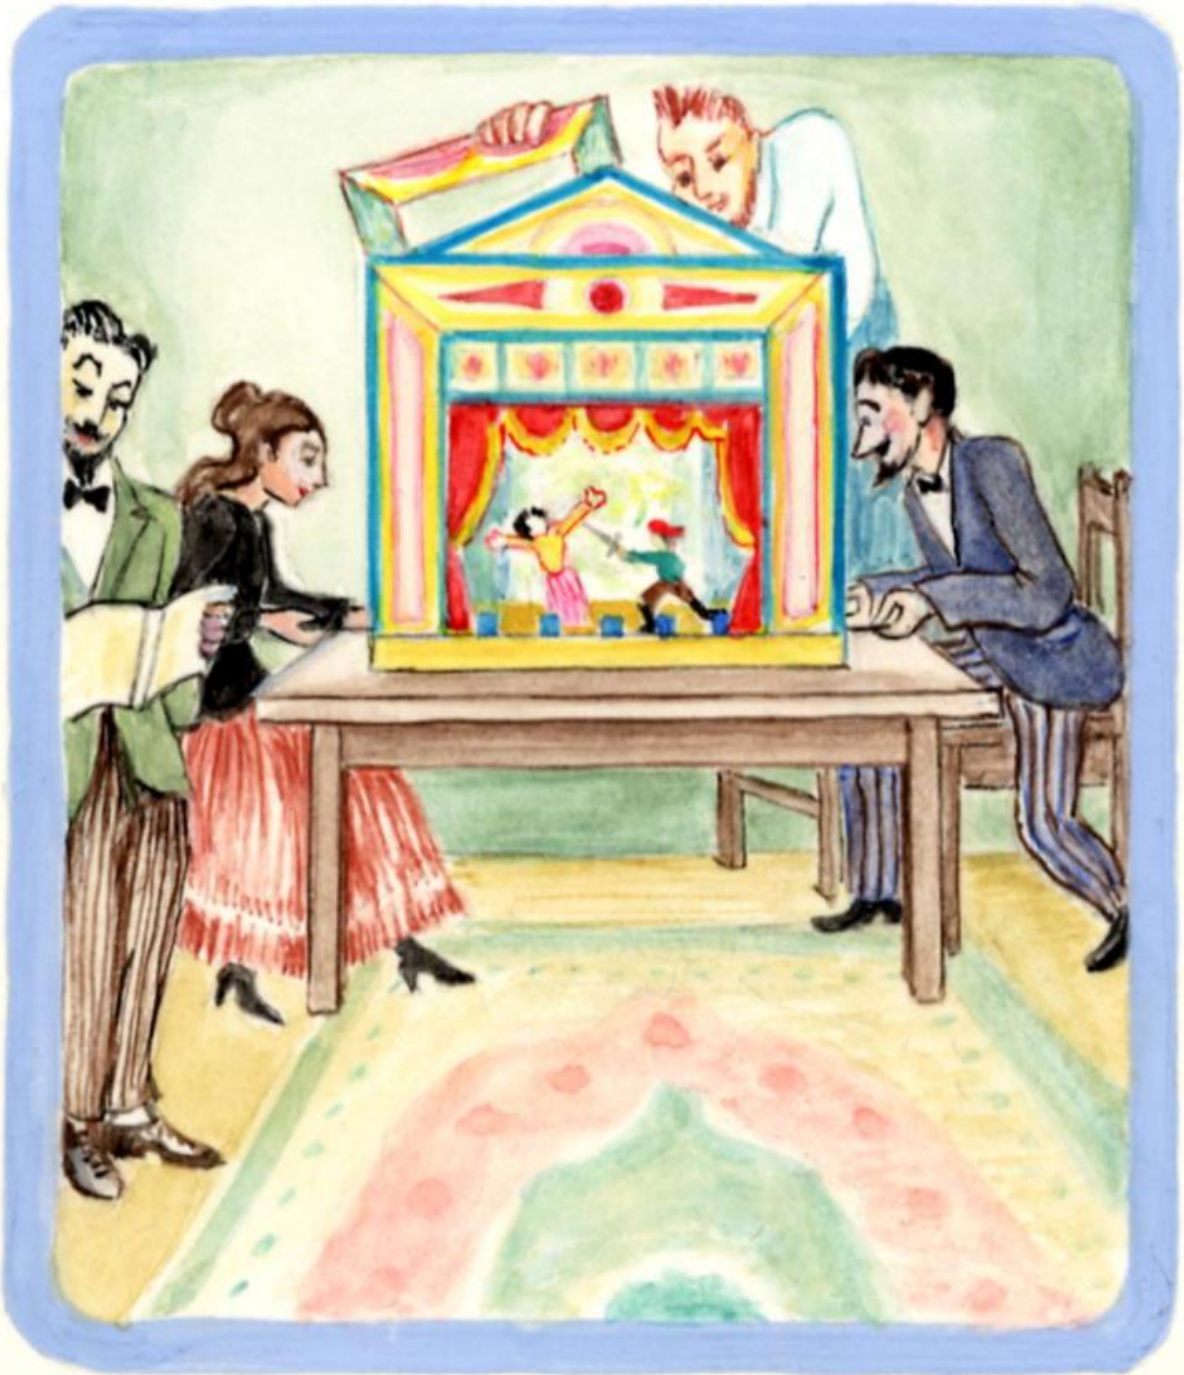

Paper theatre

Juvenile Drama

The paper theatre is a type of miniature theatre that used to be very popular in European upper-middle class circles during the nineteenth and early twentieth centuries. Miniature stages, prosceniums (the area around the theatre stage), scenery, characters and props were printed onto paper from copper plates and sold by publishers and stationers as individual sheets.

You could buy 'a Penny Plain, or a Tuppence Coloured'. These could be cut out, pasted onto card or wood and then painted - if the child had decided to plump for the cheaper, uncoloured option.

From Victorian melodramas to pantomimes and historical romances, children had a wide range of plays to choose from. The 'actors' were mounted onto little tin slides and were pushed onto the stage from the side wings. Sometimes, a play might include exciting stage tricks and effects as in *The Miller and his Men* (1835), which included moving water and, disturbingly, rather realistic explosions.

V

Teppesuffit

Tableautæppe.

Slue-Baigtæppe.

CUT-OUT & MAKE YOUR OWN **PUNCH & JUDY** SHOW

Een Poppentheater

Klaar om te bouwen en te spelen

Ontwerp Alfons van Heusden Tekst Jan Nelissen