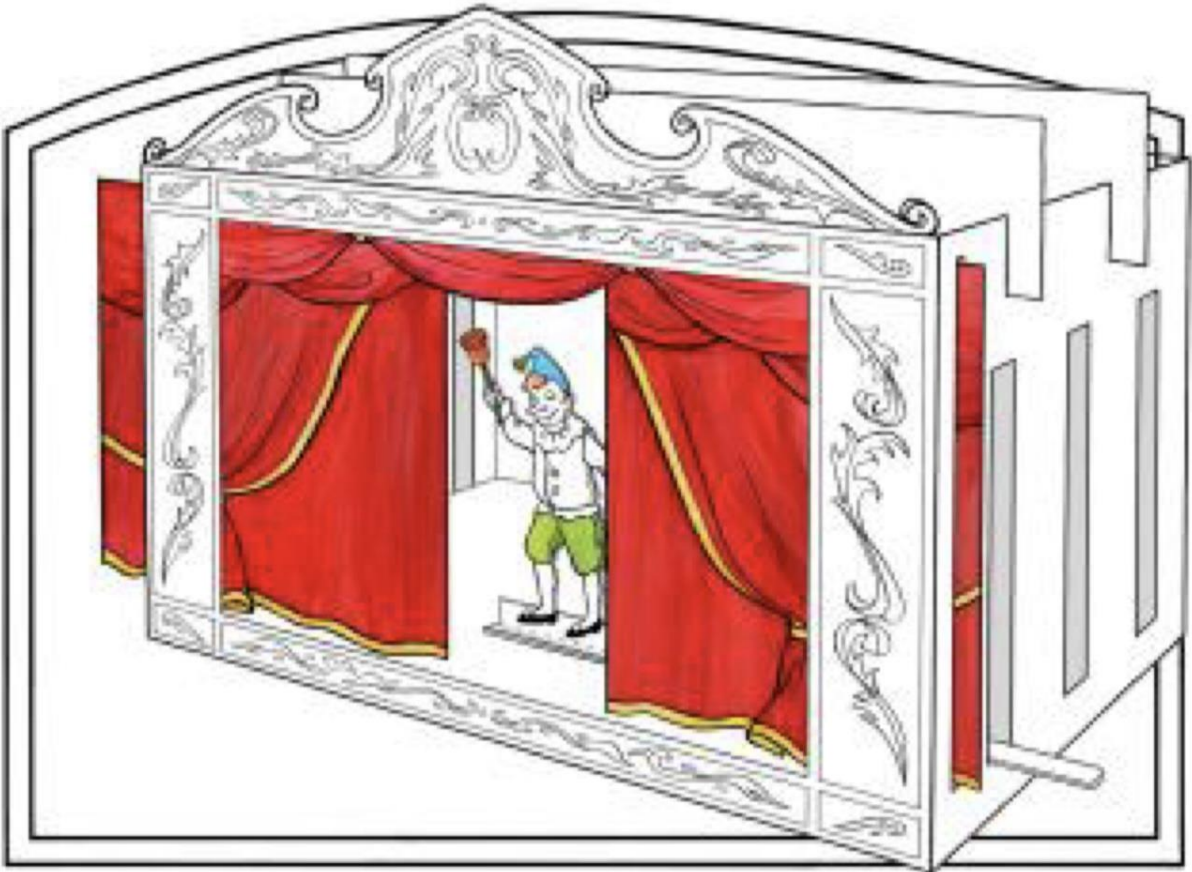

Paper theatre

Juvenile Drama

The paper theatre is a type of miniature theatre that used to be very popular in European upper-middle class circles during the nineteenth and early twentieth centuries. Miniature stages, prosceniums (the area around the theatre stage), scenery, characters and props were printed onto paper from copper plates and sold by publishers and stationers as individual sheets.

You could buy 'a Penny Plain, or a Tuppence Coloured'. These could be cut out, pasted onto card or wood and then painted - if the child had decided to plump for the cheaper, uncoloured option.

From Victorian melodramas to pantomimes and historical romances, children had a wide range of plays to choose from. The 'actors' were mounted onto little tin slides and were pushed onto the stage from the side wings. Sometimes, a play might include exciting stage tricks and effects as in *The Miller and his Men* (1835), which included moving water and, disturbingly, rather realistic explosions.

V

Teppesuffit

Tableautæppe.

Slue-Baigtæppe.

CUT-OUT & MAKE YOUR OWN **PUNCH & JUDY** SHOW

Een Poppentheater

Klaar om te bouwen en te spelen

Ontwerp Alfons van Heusden Tekst Jan Nelissen