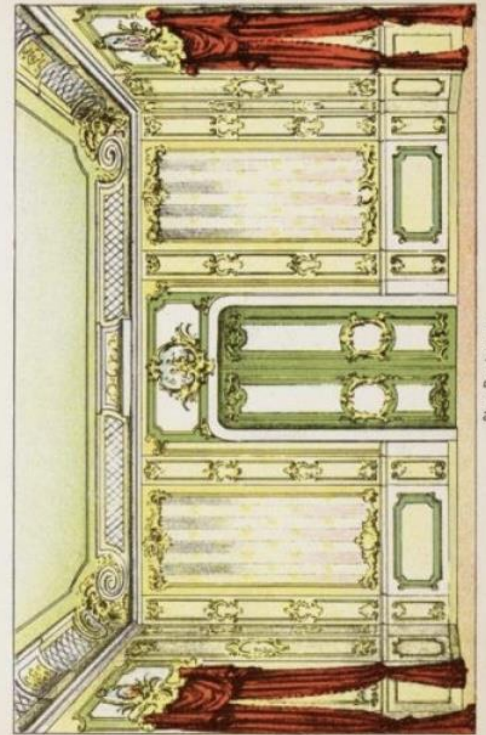

Paper theatre

Juvenile Drama

The paper theatre is a type of miniature theatre that used to be very popular in European upper-middle class circles during the nineteenth and early twentieth centuries. Miniature stages, prosceniums (the area around the theatre stage), scenery, characters and props were printed onto paper from copper plates and sold by publishers and stationers as individual sheets.

You could buy 'a Penny Plain, or a Tuppence Coloured'. These could be cut out, pasted onto card or wood and then painted - if the child had decided to plump for the cheaper, uncoloured option.

From Victorian melodramas to pantomimes and historical romances, children had a wide range of plays to choose from. The 'actors' were mounted onto little tin slides and were pushed onto the stage from the side wings. Sometimes, a play might include exciting stage tricks and effects as in *The Miller and his Men* (1835), which included moving water and, disturbingly, rather realistic explosions.

V

Teppesuffit

Tableautæppe.

Slue-Baigtæppe.

CUT-OUT & MAKE YOUR OWN **PUNCH & JUDY** SHOW

Een Poppentheater

Klaar om te bouwen en te spelen

Ontwerp Alfons van Heusden Tekst Jan Nelissen