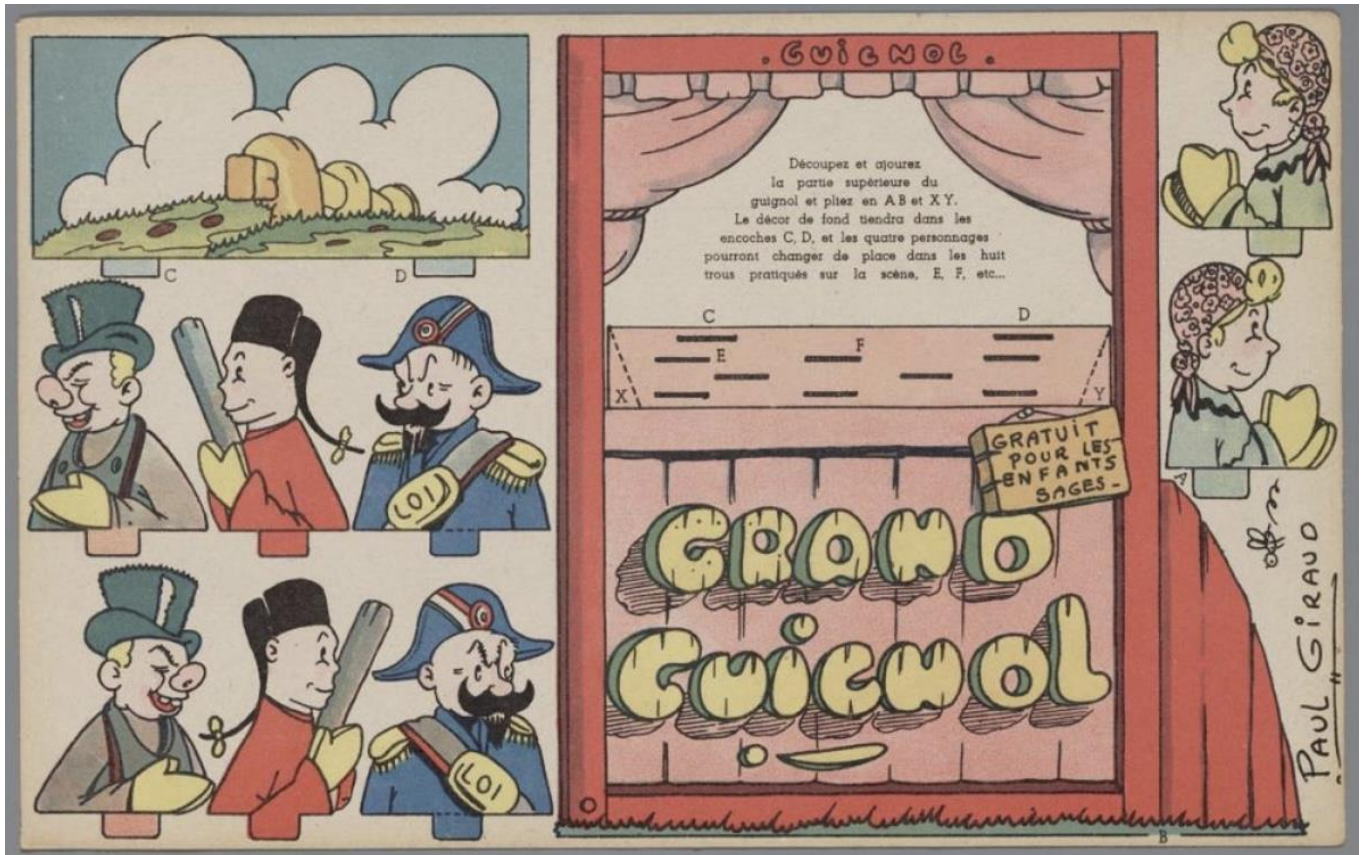

Paper theatre

Juvenile Drama

The paper theatre is a type of miniature theatre that used to be very popular in European upper-middle class circles during the nineteenth and early twentieth centuries. Miniature stages, prosceniums (the area around the theatre stage), scenery, characters and props were printed onto paper from copper plates and sold by publishers and stationers as individual sheets.

You could buy 'a Penny Plain, or a Tuppence Coloured'. These could be cut out, pasted onto card or wood and then painted - if the child had decided to plump for the cheaper, uncoloured option.

From Victorian melodramas to pantomimes and historical romances, children had a wide range of plays to choose from. The 'actors' were mounted onto little tin slides and were pushed onto the stage from the side wings. Sometimes, a play might include exciting stage tricks and effects as in *The Miller and his Men* (1835), which included moving water and, disturbingly, rather realistic explosions.

V

Teppesuffit

Tableautæppe.

Slue-Baigtæppe.

CUT-OUT & MAKE YOUR OWN **PUNCH & JUDY** SHOW

Een Poppentheater

Klaar om te bouwen en te spelen

Ontwerp Alfons van Heusden Tekst Jan Nelissen